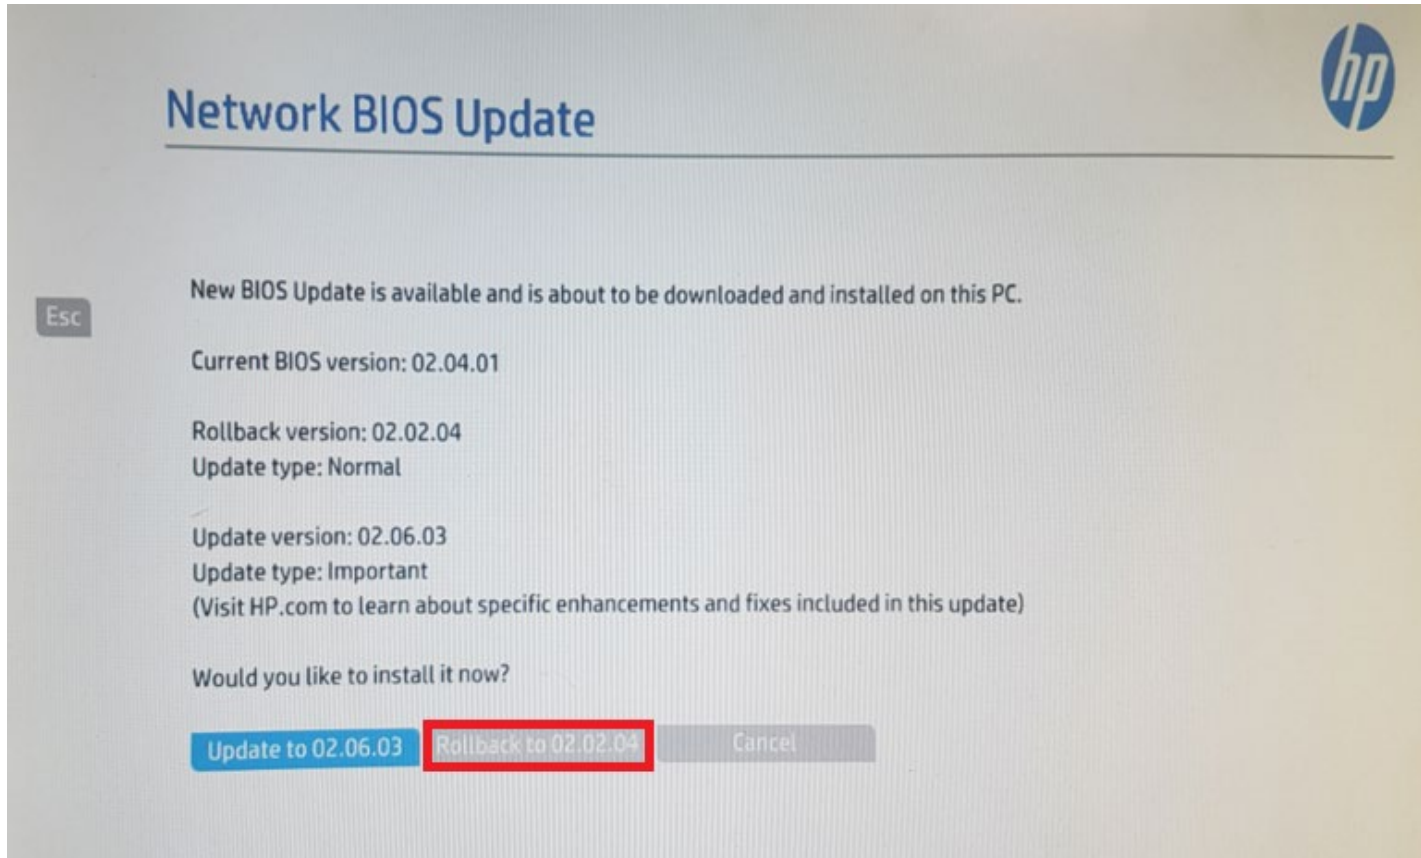

1 Rollback to xx.xx.xx 엔터